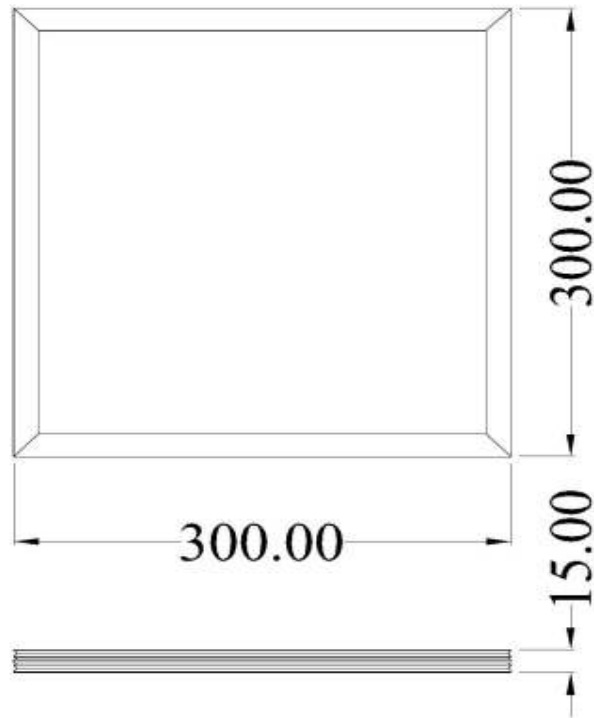

Technical Drawing

©2012 U-Tron (Beijing) Electronics Co., LTD
All rights reserved
Specifications are subject to change without notice

15-Feb-12
data subject to change